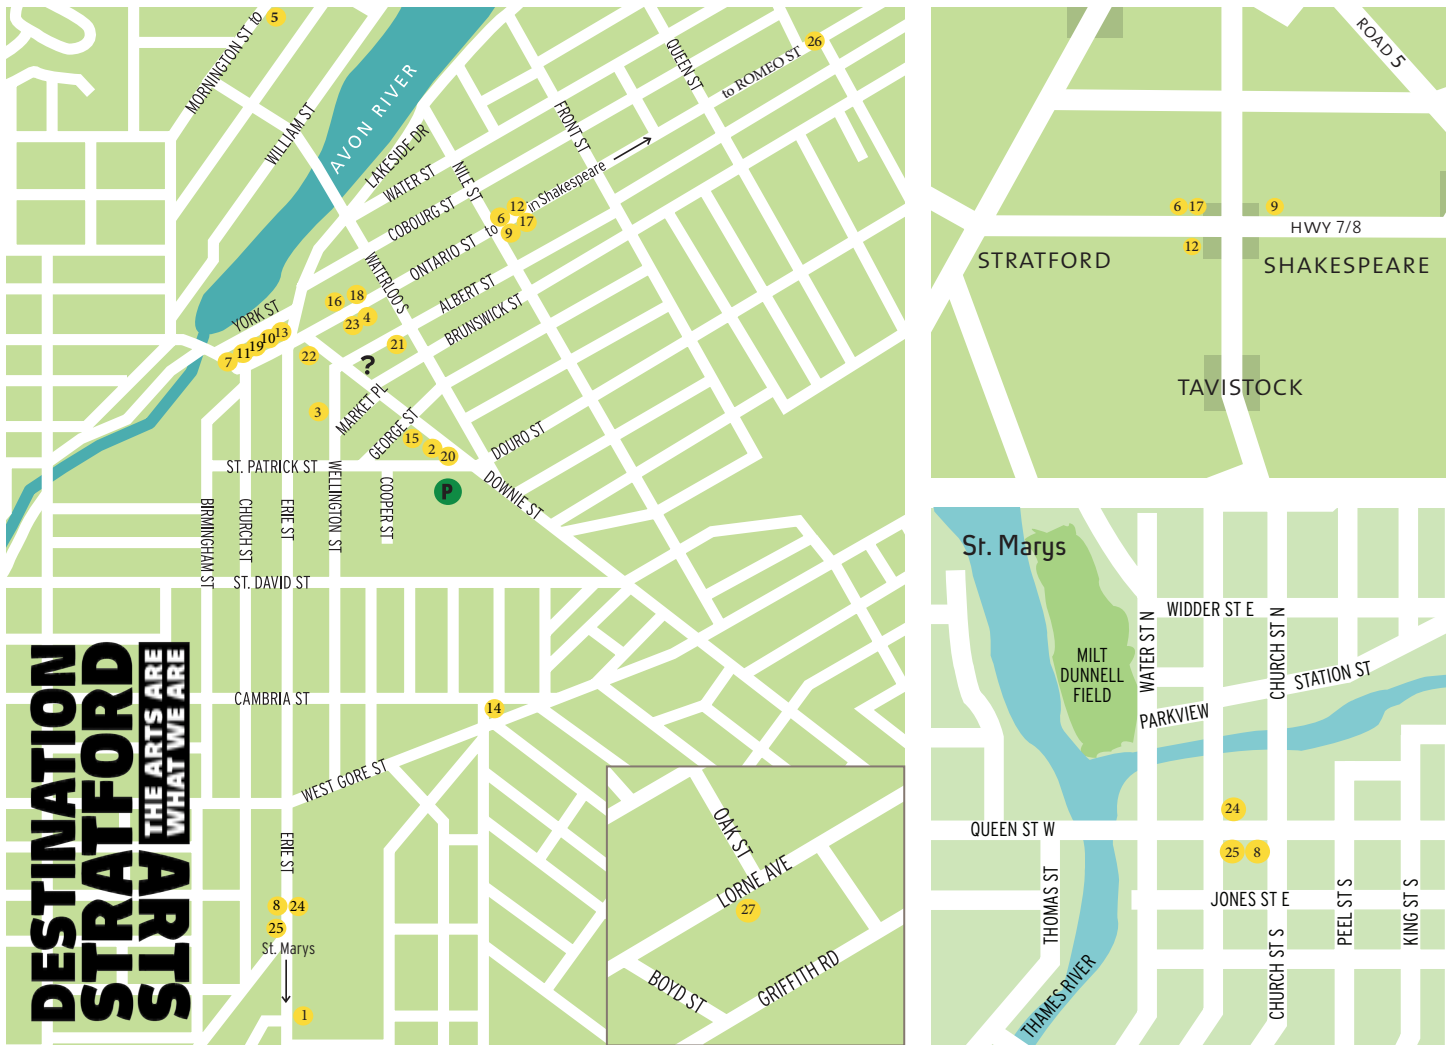

2025 CHOCOLATE TRAIL MAP & HOURS

1. Black Angus Bakery & Catering
433 Erie St. | Mon - Fri 8am-6pm,
Sat 10am-2pm. Closed Jan 1.

2. Black Swan Brewing Co.
144 Downie St. | Sun & Mon
Noon-7pm, Tue - Sat 11am-9pm.
Closed Jan 1. Jan 4 11am-6pm.

3. Blowes Cards & Gifts
34 Wellington St. | Mon - Fri 9am-
6pm, Sat 10am-4pm. Closed Jan 1.

4. Bradshaws 129 Ontario St. |
Mon - Sat 10am-6pm, Sun 11am-
5pm. Closed Jan 1 & 6-9.

5. Brenda's Place & Bakery
240 Graff Ave. | Mon - Fri 8am-2pm,
Sat 8am-Noon. Closed Jan 1.

6. The British Touch
2210 Huron Rd. W (Hwy 7&8),
SHAKESPEARE | Wed - Sat 10am-
5pm, Sun 11am-4:30pm.
Closed Jan 1.

7. Buzz Stop 17 York St. | Mon-Sat
9:30am-5:30pm. Closed Jan 1.

8. The Chocolate Factory
166 Queen St. E, ST. MARYS |
Mon-Fri 10am-5:30pm, Sat 10am-
5pm. Closed Jan 1 & 2.

9. Chok. Fine Chocolates 2146
Line 34 SHAKESPEARE |
Thu-Sun 11am-5pm

10. Corner Store Candy Co.
27 York St. | Tue & Wed
11am-5pm, Thu & Fri 11am-7pm,
Sat 10am- 5pm, Sun 11am-4pm.
Closed Jan 1-3.

11. Distinctly Tea 18 York St. | Tue
- Sat 10am-5pm. Closed Jan 1 & 2.

12. Harry Ten Shilling Gift Shop
2203 Line 34, SHAKESPEARE |
Closed until spring.

**13. JENN & Larry's Ice Cream
Shoppe** 49 York St. |
Closed until spring.

14. Junction 56 Distillery 45 Cambria
St. | Mon - Fri 10am-5pm,
Sat 10:30am-5pm, Sun 11am-3pm.
Closed Jan 1.

15. The Livery Yard 104 Downie St. |
Mon - Sat 8am-4pm.
Closed Jan 1-5.

16. MacLeods Scottish Shop 80
Ontario St. | Sun & Mon 11am-5pm,
Tue - Sat 10am-5:30pm.
Closed Jan 1 & 2.

17. Moo's Ice Cream Shop
2208 Line 34, SHAKESPEARE |
Closed until spring.

18. neob lavender 106 Ontario St. |
Tue & Wed 11am-5pm, Thu - Sun
10am-6pm. Closed Jan 1.

19. Olive Your Favourites
21 York St. | Wed - Sat 10am-4:30pm.
Closed Jan 1 & 2.

20. Poppin Kettle Corn 102-164
Downie St. | Wed - Fri 11am-5pm,
Sat 11am-4pm, Sun 11am-3pm.
Closed Jan 1.

21. Rheo Thompson Candies 55 Albert St.
| Mon - Sat 9am-5:30pm. Closed Jan 1 & 2.

22. Rocky MTN Chocolate
10 Downie St. | Tue - Sun 11am-5pm.
Closed Jan 1.

23. Small-Mart General Mercantile 119
Ontario St. | Sun 11am-5pm, Wed - Fri
11am-5pm, Sat 10am-6pm. Closed Jan 1.

24. Snapping Turtle Coffee Roasters 145
Queen St. E, ST. MARYS | Tue - Fri
7am-4pm, Sat 8am-4pm, Sun 10am-3pm.
Closed Jan 1.

25. Stone Home Creatives
158 Queen St. E., ST. MARYS |
Wed - Fri 10am-5pm, Sat 9:30am-3pm.
Closed Jan 1.

26. Stratford Country Club 53 Romeo St.
N | Wed - Sat 11am-8pm, Sun 11am-7pm.
Closed Jan 1.

27. To Bean or Not to Bean 285-8
Lorne Ave. | Tue - Fri 9am-5pm,
Sat 9am-2pm. Closed Jan 1 & 2.
Jan 3 9am-5pm, Jan 4 9am-2pm.