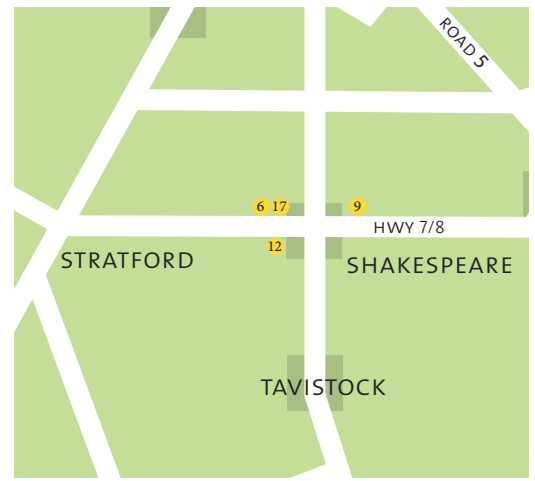

2024 CHOCOLATE TRAIL MAP & HOURS

1. Black Angus Bakery & Catering 433 Erie St. | Mon - Fri 8am-6pm, Sat 10am-2pm. Dec 24 & 31 8am-2pm. Closed Dec 25, 26 & Jan 1.

2. Black Swan Brewing Co. 144 Downie St. | Sun & Mon Noon-7pm, Tue - Sat 11am-9pm. Closed Dec 25 & Jan 1.

5. Brenda's Place & Bakery 240 Graff Ave. | Mon - Fri 8am-2pm, Sat 8am-Noon. Closed Dec 25, 26 & Jan 1.

6. The British Touch 2210 Huron Rd. W (Hwy 7&8), SHAKESPEARE | Wed - Sat 10am-5pm, Sun 11am-4:30pm. Dec 23 10am-5pm, Dec 24 10am-3pm. Closed Dec 25 & 26.