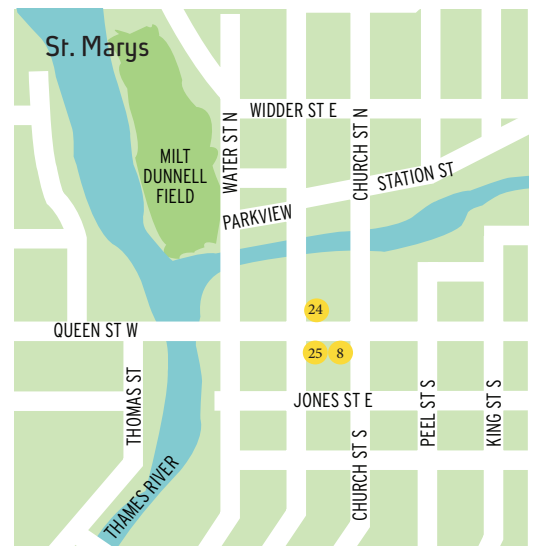

2024 CHOCOLATE TRAIL MAP & HOURS

1. Black Angus Bakery & Catering 433 Erie St. | Mon - Fri 8am-6pm, Sat 10am-2pm. Dec 24 & 31 8am-2pm. Closed Dec 25, 26 & Jan 1.

2. Black Swan Brewing Co. 144 Downie St. | Sun & Mon Noon-7pm, Tue - Sat 11am-9pm. Closed Dec 25 & Jan 1.

3. Blowes Cards & Gifts 34 Wellington St. | Mon - Fri 9am-6pm, Sat 10am-4pm, Sun 11am-3pm. Dec 1 11am-5pm, Dec 24 9am-4pm, Dec 31 9am-2pm. Closed Dec 25, 26, 29 & Jan 1.

4. Bradshaws 129 Ontario St. | Mon - Sat 10am-6pm, Sun 11am-5pm. Dec 24 & 31 10am-4pm. Closed Dec 25, 26 & Jan 1.

5. Brenda's Place & Bakery 240 Graff Ave. | Mon - Fri 8am-2pm, Sat 8am-Noon. Closed Dec 25, 26 & Jan 1.

6. The British Touch 2210 Huron Rd. W (Hwy 7&8), SHAKESPEARE | Wed - Sat 10am-5pm, Sun 11am-4:30pm. Dec 23 10am-5pm, Dec 24 10am-3pm. Closed Dec 25 & 26.

7. Buzz Stop 17 York St. | Mon-Sat 9:30am-5:30pm. Dec 24 & 31 9:30am-3pm. Closed Dec 25, 26 & Jan 1.

8. The Chocolate Factory 166 Queen St. E, ST. MARYS | Mon-Fri 9am-5:30pm, Sat 9am-5pm, Sun 11am-4pm. Closed Dec 25, 26, 29, Jan 1 & 2.

9. Chok. Fine Chocolates 2146 Line 34 SHAKESPEARE | Wed - Sun 11am-5pm. Dec 20-22 11am-6pm, Dec 23, 28 & 29 11am-5pm, Dec 24 11am-4pm. Closed Dec 25-27, 30 & 31.

10. Corner Store Candy Co. 27 York St. | Tue & Wed 11am-5pm, Thu & Fri 11am-7pm, Sat 10am-5pm, Sun 11am-4pm. Dec 24 & 31 10am-3pm. Closed Dec 25, 26, 27 & Jan 1-3.

11. Distinctly Tea 18 York St. | Tue - Sat 10am-5pm. Dec 22 11:30am-4pm, Dec 23 10am-4pm, Dec 31 10am-2pm. Closed Dec 24-26, 29 & 30.

12. Harry Ten Shilling Gift Shop 2203 Line 34, SHAKESPEARE | Thu - Sun 11am-4pm. Closed Dec 22 until spring.

13. JENN & Larry's Ice Cream Shoppe 49 York St. | Fri Noon-7pm, Sat Noon-5pm, Sun 1-5pm. Closed Dec 22 until spring.

14. Junction 56 Distillery 45 Cambria St. | Mon - Fri 10am-5pm, Sat 10:30am-5pm, Sun 11am-3pm. Closed Dec 25, 26 & Jan 1.

15. The Livery Yard 104 Downie St. | Mon - Sat 8am-4pm. Closed Dec 25-Jan 5.

16. MacLeods Scottish Shop 80 Ontario St. | Sun & Mon 11am-5pm, Tue - Sat 10am-6pm. Dec 24 10am-2pm. Closed Dec 25, 26, 31, Jan 1 & 2.

17. Moo's Ice Cream Shop 2208 Line 34, SHAKESPEARE Closed for the season.

18. neob lavender 106 Ontario St. | Mon & Tue 11am-5pm, Wed - Sun 10am-6pm. Dec 24 & 26 11am-5pm. Closed Dec 25 & 31 & Jan 1.

19. Olive Your Favourites 21 York St. | Tue - Sat 10am-5pm, Sun 11am-4pm. Closed Dec 23-26, 29-Jan 2.

20. Poppin Kettle Corn 102-164 Downie St. | Mon - Wed 11am-5pm, Thu & Fri 11am-7pm, Sat 11am-5pm, Sun 11am-3pm. Dec 24 & 31 11am-3pm. Closed Dec 25, 26 & Jan 1.

21. Rheo Thompson Candies 55 Albert St. | Mon - Fri 9am-6pm, Sat 9am-5:30pm, Sun 11am-4pm. Dec 24 & 31 9am-3pm, Dec 29 11am-3pm, Dec 30 9am-5:30pm. Closed Dec 25, 26 & Jan 1.

22. Rocky MTN Chocolate 10 Downie St. | Sun, Tue & Wed 11am-5pm, Thu - Sat 11am-6pm. Dec 24 11am-4pm. Closed Dec 25.