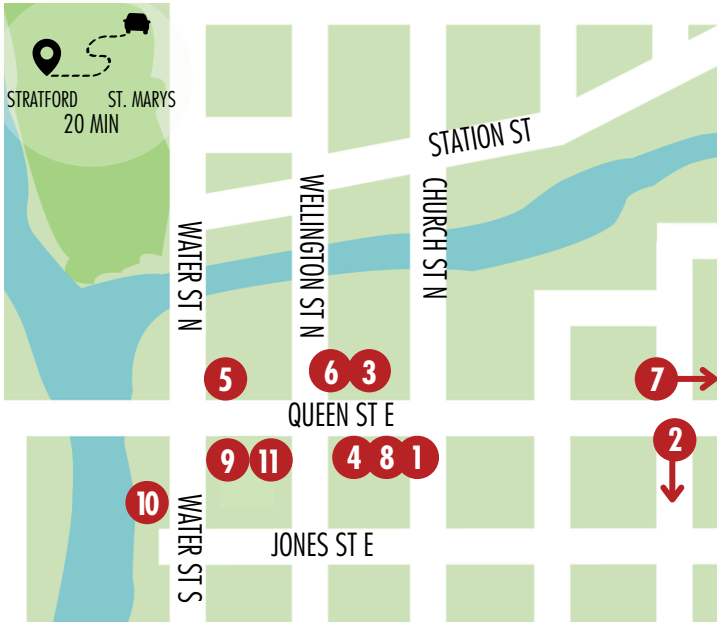

37. JENN & Larry's

49 York St | Fri 12pm-7pm, Sat 12pm-5pm, Sun 1pm-5pm

Share your Christmas Trail experiences! #christmastrail

Hours are subject to change without notice

2024 Christmas Trail Offers

STRATFORD

2024 CHRISTMAS TRAIL MAP & HOURS - DECEMBER

OUT OF TOWN

ST. MARYS

1. The Chocolate Factory

166 Queen St E | Mon-Fri 9am-5:30pm, Sat 9am-5pm, Sun 11am-4pm

2. Delmar Foods Food Factory Outlet

25 S Service Rd | Mon-Fri 9am-6pm, Sat-Sun 10am-5pm

St. Marys Merchant's Weekend:
November 23rd & 24th. Extended hours.

SHAKESPEARE

12. The British Touch

2210 Huron Road West (Line 34) Hwy 7/8 | Wed-Sat 10am-5pm, Sun 11am-4:30pm

13. Chok Fine Chocolates

2236 Line 34 Unit 4 | Wed-Sun 11am-5pm

MITCHELL

14. The Itty Bitty Yarn Co.

89 Ontario Rd Unit C | Tue-Sat 10am-4pm. Nov 21 & Dec 6 10am-8pm.

Hours are subject to change without notice

Share your Christmas Trail experiences! #christmastrail

2024 Christmas Trail Offers