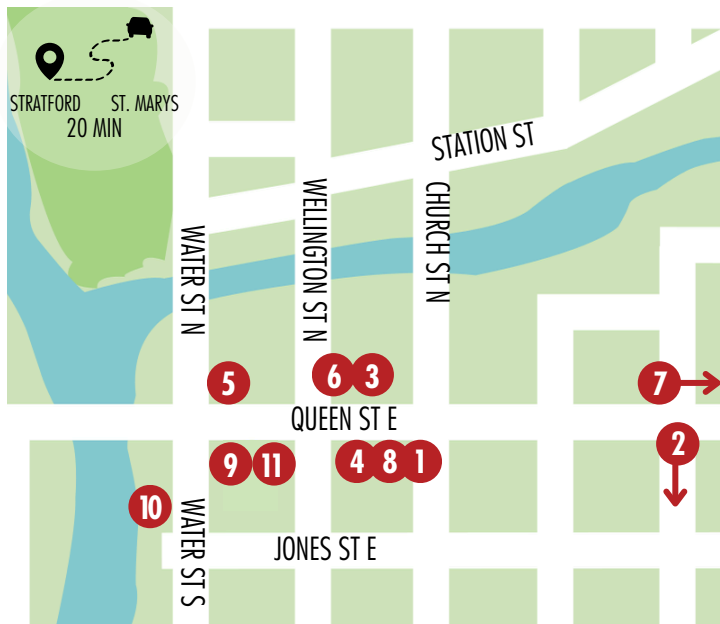

2024 CHRISTMAS TRAIL MAP & HOURS - NOVEMBER

OUT OF TOWN

ST. MARYS

1. The Chocolate Factory

166 Queen St E | Mon-Fri 10am-5:30pm, Sat 10am-5pm, Sun 11am-4pm

2. Delmar Foods Food Factory Outlet

25 S Service Rd | Mon-Fri 9am-6pm, Sat-Sun 10am-5pm

3. The Flower Shop

147 Queen St E | Mon-Fri 10am-5:30pm, Sat 10am-2:30pm

4. Hyggeligt Fabrics

144 Queen St E, St. Marys | Wed-Fri 10am-3pm, Sat 10am-2pm

5. Lauren Whitney Lifestyles

101 Queen St E | Mon-Fri 10am-5pm, Sat 10am-4pm. **Nov 11:** 12pm-5pm

6. O'Grady's Clothing and Accessories

143 Queen St E | Mon-Fri 10am-5pm, Sat 10am-4pm

7. Practical Art

2849 Rd 119 R.R.7 | Mon-Fri 9am-5pm, Sat 9am-4pm

8. Stone Home Creatives

158 Queen Street East | Mon 10am-5pm, Tue-Wed 10am-5:30pm, Thu-Fri 9:30am-5:30pm, Sat 9:30am-5pm, Sun 12pm-4pm

9. Troyer's Spices

110 Queen Street E | Mon-Fri 9:30am-5pm, Sat 9am-4pm

10. The Wine Lab

16 Water St S | Tue-Fri 10am-5pm, Sat 10am-2pm

11. Zenfire Pottery

114 Queen St E | Wed-Fri 10am-5pm, Sat 10am-4pm

St. Marys Merchant's Weekend:
November 23rd & 24th. Extended hours.