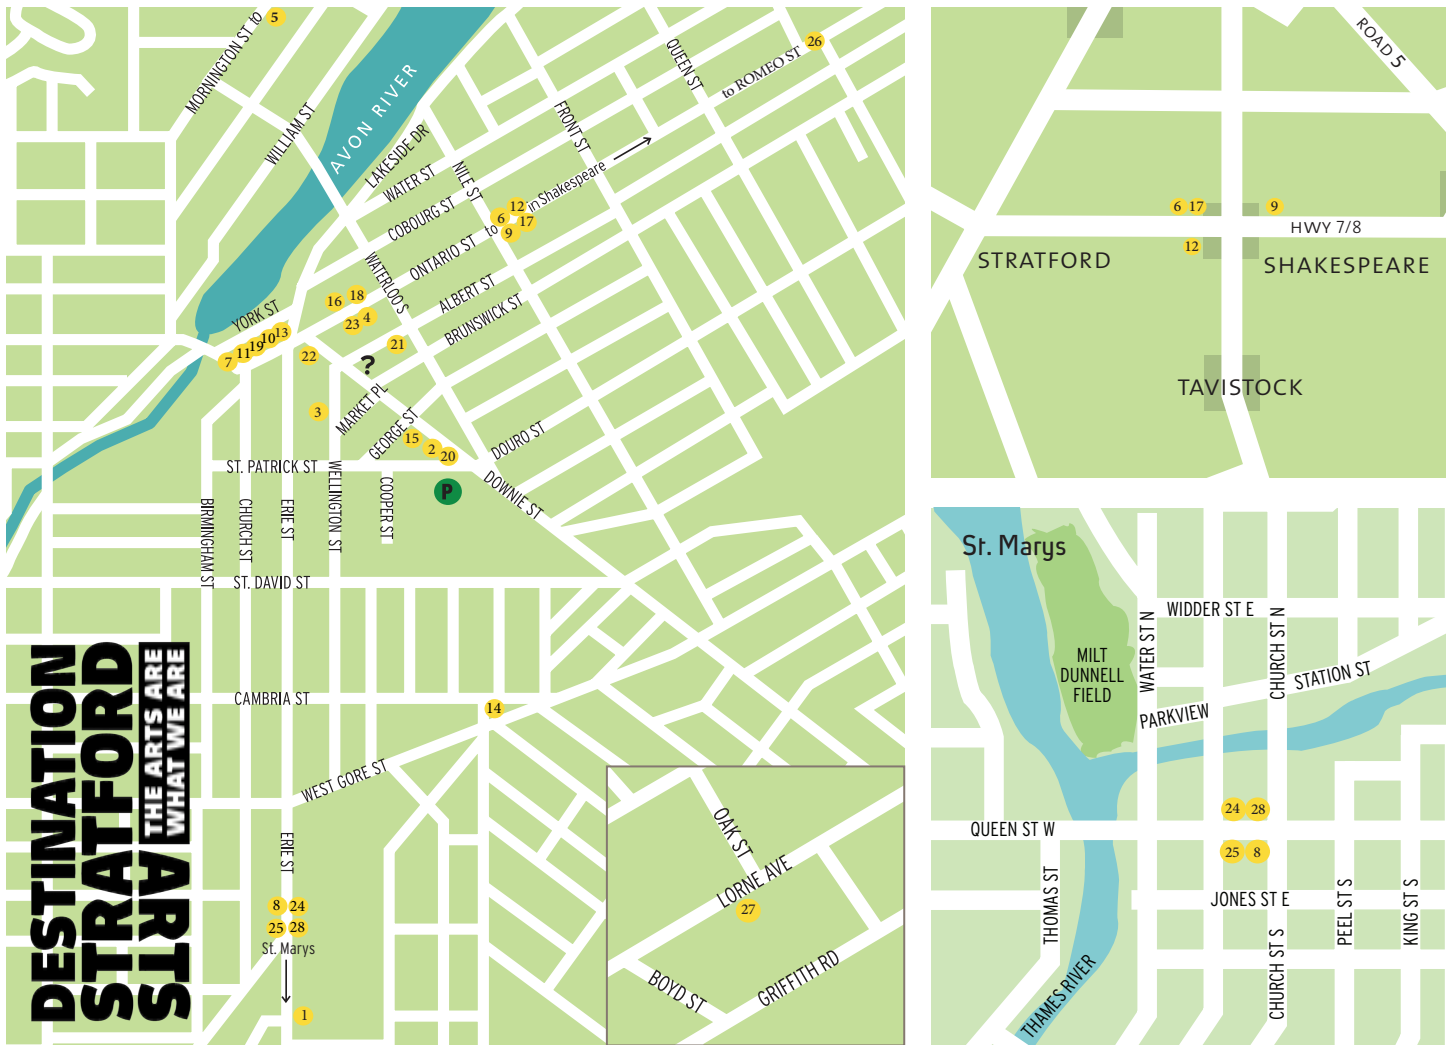

2024 CHOCOLATE TRAIL MAP & HOURS

- 1. Black Angus Bakery & Catering**
433 Erie St. | Mon - Fri 8am-6pm,
Sat 10am-2pm. Closed Oct 14.
- 2. Black Swan Brewing Co.**
144 Downie St. | Sun & Mon
Noon-5pm, Tue - Sat 11am-9pm
- 3. Blowes Cards & Gifts**
34 Wellington St. | Mon - Fri
9am-6pm, Sat 10am-4pm, Sun
11am-3pm. Closed Oct 14.
- 4. Bradshaws** 129 Ontario St. |
Mon - Sat 10am-6pm, Sun 11am-
5pm. Closed Oct 13 & 14.
- 5. Brenda's Place & Bakery** 240
Graff Ave. | Mon - Fri 8am-2pm,
Sat 8am-1pm. Closed Oct 12 & 14.
- 6. The British Touch**
2210 Huron Rd. W (Hwy 7&8),
SHAKESPEARE | Wed - Sat
10am- 5pm, Sun 11am-4:30pm
- 7. Buzz Stop** 17 York St. |
Mon - Sat 9:30am-5:30pm.
Closed Oct 14.