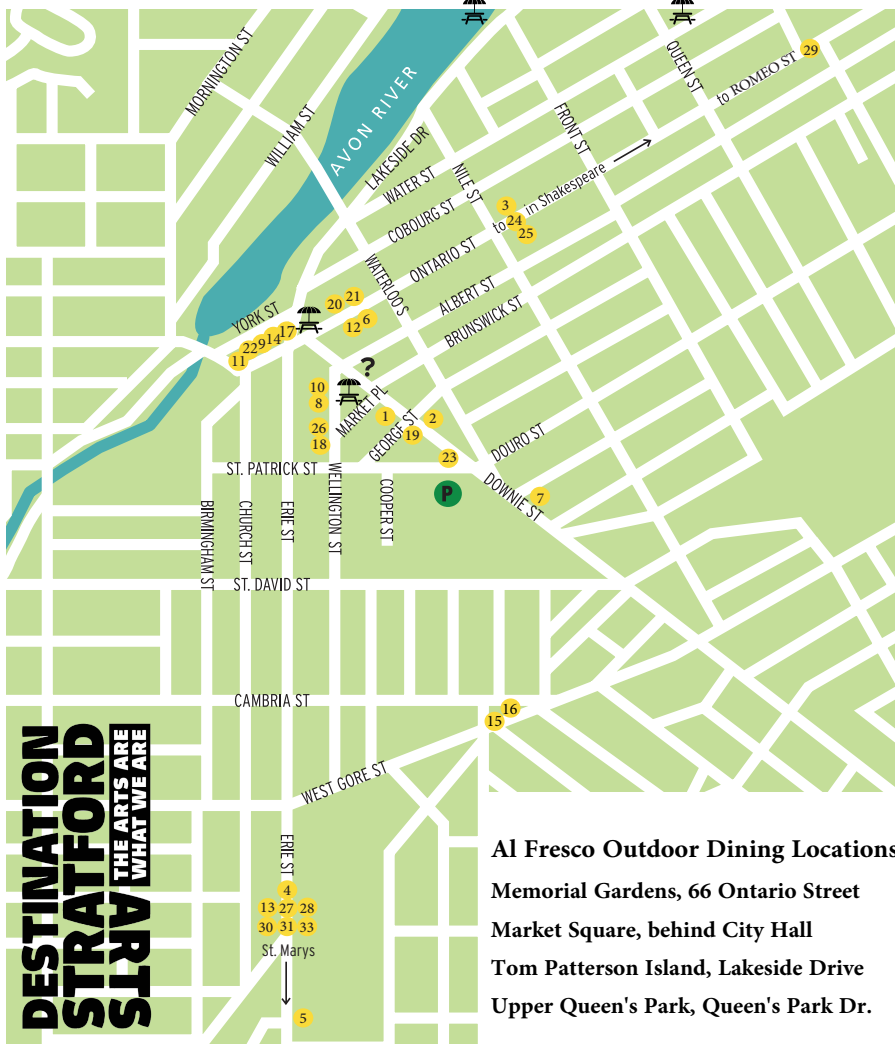

2024 SAVOUR & SIP TRAIL MAP & HOURS

DESTINATION STRATFORD
THE ARTS ARE WHAT WE ARE

1. Angela's Gelato & Fine Refreshments, 98 Downie St. | Tue - Thu 1-7:30pm, Fri & Sat 1-8pm, Sun 1-6pm

2. Bake My Day and The Bean 107 Downie St. | Mon - Sat 10am- 5pm, Sun 11am-4pm. May 27 Noon-5pm.

3. The Best Little Pork Shoppe 2146 Line 34, SHAKESPEARE | Daily 10am-6pm. Closed May 20.

4. Betty's Bookshelf 6 Water St. S, ST. MARYS | Wed - Sat 10am-4pm. Closed May 28.

5. Black Angus Bakery & Catering 433 Erie St. | Mon - Fri 8am-6pm, Sat 10am-2pm. Closed May 20.

6. Bradshaws 129 Ontario St. | Mon - Sat 10am-6pm, Sun 11am-5pm. May 20 11am-5pm.

7. Brch & Wyn 245 Downie St. | Mon - Wed 8am-4pm, Thu - Sat 8am-9pm, Sun 9am-2pm

8. The Butcher The Baker 26 Wellington St. | Mon - Sat 9am-6pm, Sun 10am-2pm. Closed May 20.

9. Corner Candy Co. 27 York St. | Tue & Wed 11am-5pm, Thu & Fri 11am-7pm, Sat & Sun 11am-4pm

10. Crisp N Crust Eatery 20 Wellington St. | Sun - Thu Noon-9pm, Fri & Sat Noon-10pm

11. El Cactus Taco Shop 2 Ontario St. | Tue - Sat 11:30am-7:30pm

12. Fellini's - classic Italian cucina 107 Ontario St. | Tue - Thu 11:30am-3pm & 4:30-8pm, Fri & Sat 11:30am-3pm & 4:30-9pm

13. Flour Mill 6 Water St. S, ST. MARYS | Thu - Sat 10am-4pm, Sun 10am-3pm

14. JENN & Larry's Ice Cream Shoppe 49 York St. | Wed & Sat Noon-6pm, Thu & Fri Noon-7pm, Sun Noon-5pm. May 18-20 Noon-9pm.

15. Jobsite Brewing Company 45 Cambria St. | Wed - Sat 11am-9pm, Sun 11am-4pm

16. Junction 56 Distillery 45 Cambria St. | Mon - Sat 10:30am-5pm, Sun 11am-3pm. Closed May 20.

17. Kandy Cakes 51 York St. | Tue -Fri 10:30am-6pm, Sat 10am-5pm, Sun Noon-5pm

18. The Little Prince Micro-Cinema 62 Wellington St. | Wed & Thu 1-10pm, Fri - Sun 10am-10pm

19. The Livery Yard 104 Downie St. | Mon - Sat 8am-4pm. Closed May 20.

20. Mercer Kitchen | Beer Hall 108 Ontario St. | Daily 11:30am-9pm

21. neob lavender 106 Ontario St. | Sun - Wed 11am-5pm, Thu - Sat 10am-6pm

22. Olive Your Favourites 21 York St. | Tue - Sat 10am-5pm, Sun 11am-4pm

23. Poppin Kettle Corn 102-164 Downie St. | Mon - Fri 11am-5pm, Sat 11am-4pm, Sun 11am-3pm. May 20 11am-5pm

24. Shakespeare Brewing Co. 2178 Line 34, SHAKESPEARE | Thu & Fri Noon-6pm, Sat & Sun Noon-4pm

25. Shakespeare Pies 2264 Line 34, SHAKESPEARE | Mon - Fri 10am-6pm, Sat 10am-5:30pm. Closed May 20.

26. Sirkel Foods 40 Wellington St. | Mon - Fri 10am-3pm. Closed May 20.

27. Stonetown Cheese 5021 Perth County Line 8, ST. MARYS | Mon - Fri 9am-5pm, Sat 9am-3pm. Closed May 20.

28. Stone Home Creatives 158 Queen St. E, ST. MARYS | Mon & Tue 10am-5pm, Wed - Fri 10am- 5:30pm, Sat 9:30am-4pm, Sun Noon- 3pm. Closed May 20.

29. Stratford Country Club 53 Romeo St. N | Daily 11am-8pm

30. Towne and Country Cheese Shoppe 117 Queen St. E, ST. MARYS | Mon - Fri 9am-5pm, Sat 9am-3pm. Closed May 20.

31. TuttCo 159 Queen St. E, ST. MARYS | Wed - Sat 11:30am-8:30pm. Closed May 18.

32. Wild Hog Country Market 2785 Line 34, Township of Perth East |Tue-Fri 8am-5pm, Sat 8am-4pm. Starting May 21: Tue - Fri 8am-6pm, Sat 8am-4pm.