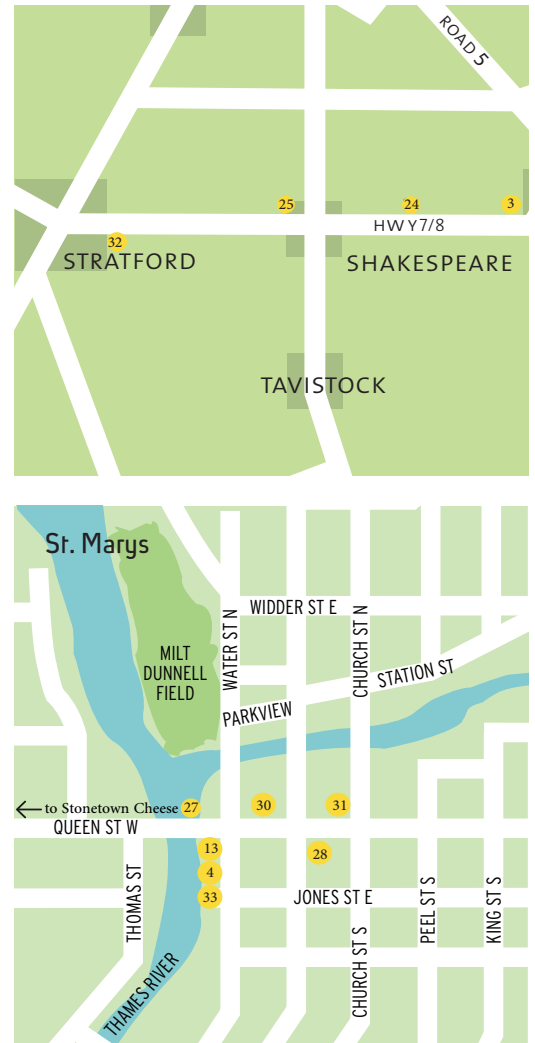

2024 SAVOUR & SIP TRAIL MAP & HOURS

DESTINATION STRATFORD
THE ARTS ARE WHAT WE ARE

1. Angela's Gelato & Fine Refreshments, 98 Downie St. | Tue - Thu 1-7:30pm, Fri & Sat 1-8pm, Sun 1-6pm

2. Bake My Day and The Bean 107 Downie St. | Mon - Sat 10am- 5pm, Sun 11am-4pm. May 27 Noon-5pm.

3. The Best Little Pork Shoppe 2146 Line 34, SHAKESPEARE | Daily 10am-6pm. Closed May 20.

4. Betty's Bookshelf 6 Water St. S, ST. MARYS | Wed - Sat 10am-4pm. Closed May 28.

5. Black Angus Bakery & Catering 433 Erie St. | Mon - Fri 8am-6pm, Sat 10am-2pm. Closed May 20.

6. Bradshaws 129 Ontario St. | Mon - Sat 10am-6pm, Sun 11am-5pm. May 20 11am-5pm.

7. Brch & Wyn 245 Downie St. | Mon - Wed 8am-4pm, Thu - Sat 8am-9pm, Sun 9am-2pm

8. The Butcher The Baker 26 Wellington St. | Mon - Sat 9am-6pm, Sun 10am-2pm. Closed May 20.

9. Corner Candy Co. 27 York St. | Tue & Wed 11am-5pm, Thu & Fri 11am-7pm, Sat & Sun 11am-4pm

10. Crisp N Crust Eatery 20 Wellington St. | Sun - Thu Noon-9pm, Fri & Sat Noon-10pm

11. El Cactus Taco Shop 2 Ontario St. | Tue - Sat 11:30am-7:30pm

12. Fellini's - classic Italian cucina 107 Ontario St. | Tue - Thu 11:30am-3pm & 4:30-8pm, Fri & Sat 11:30am-3pm & 4:30-9pm

13. Flour Mill 6 Water St. S, ST. MARYS | Thu - Sat 10am-4pm, Sun 10am-3pm

14. JENN & Larry's Ice Cream Shoppe 49 York St. | Wed & Sat Noon-6pm, Thu & Fri Noon-7pm, Sun Noon-5pm. May 18-20 Noon-9pm.

15. Jobsite Brewing Company 45 Cambria St. | Wed - Sat 11am-9pm, Sun 11am-4pm

16. Junction 56 Distillery 45 Cambria St. | Mon - Sat 10:30am-5pm, Sun 11am-3pm. Closed May 20.

17. Kandy Cakes 51 York St. | Tue -Fri 10:30am-6pm, Sat 10am-5pm, Sun Noon-5pm

18. The Little Prince Micro-Cinema 62 Wellington St. | Wed & Thu 1-10pm, Fri - Sun 10am-10pm

19. The Livery Yard 104 Downie St. | Mon - Sat 8am-4pm. Closed May 20.

20. Mercer Kitchen | Beer Hall 108 Ontario St. | Daily 11:30am-9pm

21. neob lavender 106 Ontario St. | Sun - Wed 11am-5pm, Thu - Sat 10am-6pm

22. Olive Your Favourites 21 York St. | Tue - Sat 10am-5pm, Sun 11am-4pm

23. Poppin Kettle Corn 102-164 Downie St. | Mon - Fri 11am-5pm, Sat 11am-4pm, Sun 11am-3pm. May 20 11am-5pm

24. Shakespeare Brewing Co. 2178 Line 34, SHAKESPEARE | Thu & Fri Noon-6pm, Sat & Sun Noon-4pm

25. Shakespeare Pies 2264 Line 34, SHAKESPEARE | Mon - Fri 10am-6pm, Sat 10am-5:30pm. Closed May 20.

26. Sirkel Foods 40 Wellington St. | Mon - Fri 10am-3pm. Closed May 20.

27. Stonetown Cheese 5021 Perth County Line 8, ST. MARYS | Mon - Fri 9am-5pm, Sat 9am-3pm. Closed May 20.

28. Stone Home Creatives 158 Queen St. E, ST. MARYS | Mon & Tue 10am-5pm, Wed - Fri 10am- 5:30pm, Sat 9:30am-4pm, Sun Noon- 3pm. Closed May 20.

29. Stratford Country Club 53 Romeo St. N | Daily 11am-8pm

30. Towne and Country Cheese Shoppe 117 Queen St. E, ST. MARYS | Mon - Fri 9am-5pm, Sat 9am-3pm. Closed May 20.

31. TuttCo 159 Queen St. E, ST. MARYS | Wed - Sat 11:30am-8:30pm. Closed May 18.

32. Wild Hog Country Market 2785 Line 34, Township of Perth East |Tue-Fri 8am-5pm, Sat 8am-4pm. Starting May 21: Tue - Fri 8am-6pm, Sat 8am-4pm.