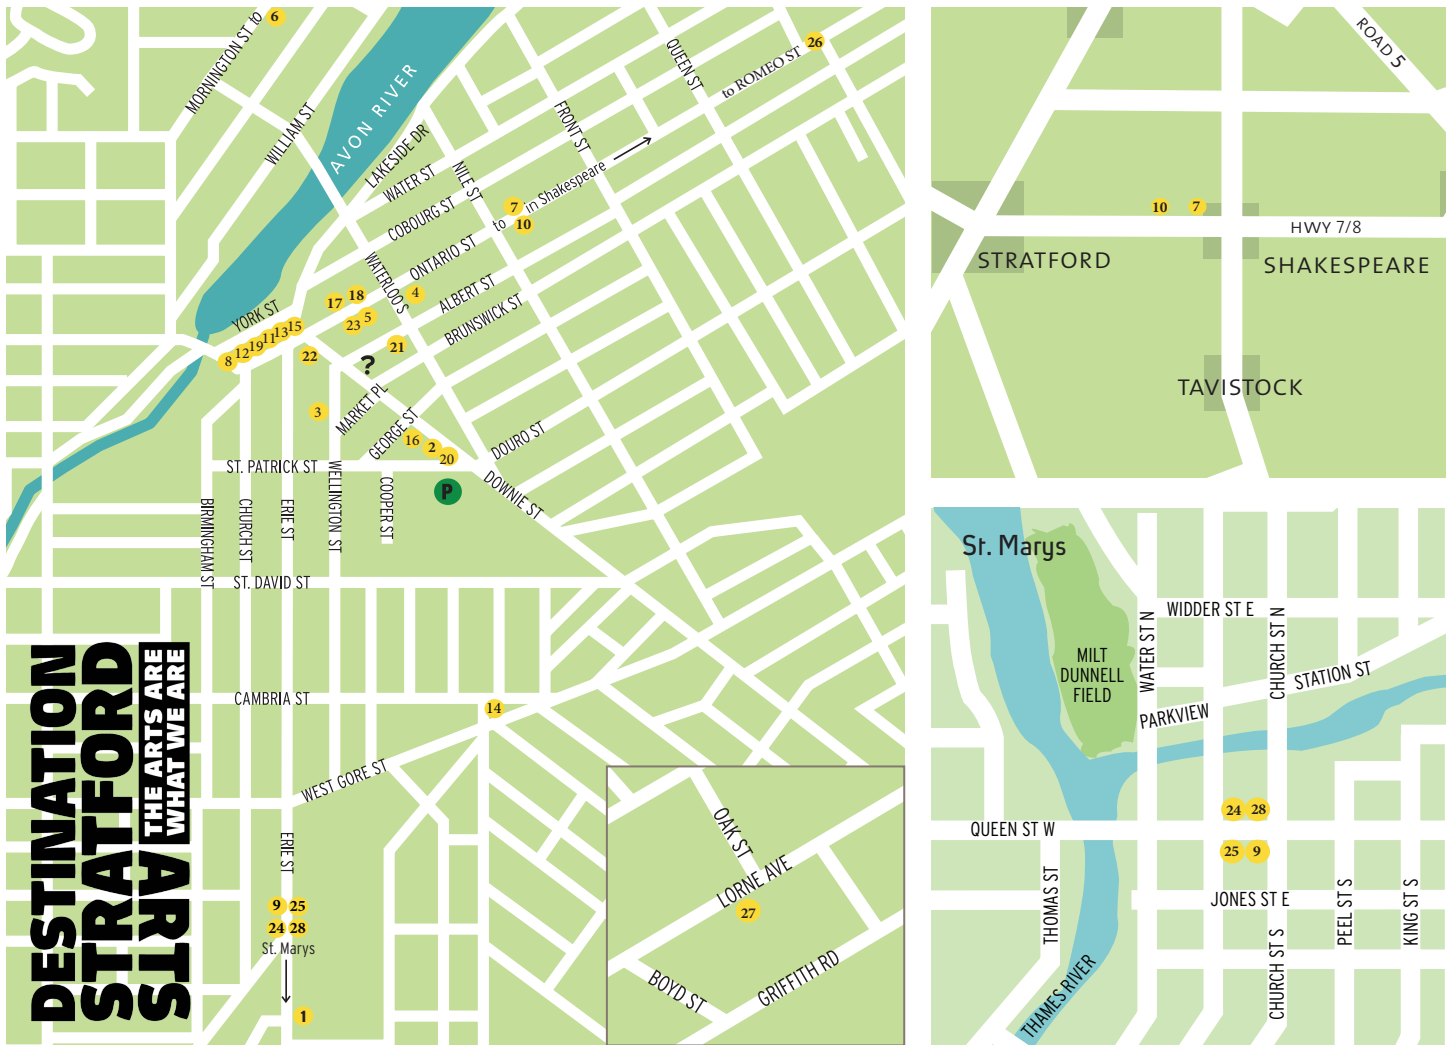

2024 CHOCOLATE TRAIL MAP & HOURS

1. Black Angus Bakery & Catering
433 Erie St. | Mon - Fri 8am-6pm, Sat 10am-2pm.
Closed May 6-11 & 20.

2. Black Swan Brewing Co.
144 Downie St. | Sun & Mon Noon-5pm, Tue - Sat 11am-9pm

3. Blowes Cards & Gifts 34
Wellington St. | Mon - Fri 9am-6pm, Sat 10am-4pm, Sun Noon-4pm.
Closed May 20.

4. Boar's Head Pub 161 Ontario St. | Tue - Sun 11:30am-9pm

5. Bradshaws 129 Ontario St. | Mon - Sat 10am-6pm, Sun 11am-5pm. May 20 11am-5pm.

6. Brenda's Place & Bakery
240 Graff Ave. | Daily 8am-2pm. May 18-20 TBC.

7. The British Touch 2210 Huron Rd. W (Hwy 7&8), SHAKESPEARE | Wed - Sat 10am-5pm, Sun 11am-4:30pm

8. Buzz Stop 17 York St. | Mon - Sat 9:30am-5:30pm. Closed May 20.

9. The Chocolate Factory 166 Queen St. E, ST. MARYS | Mon - Fri 10am-5:30pm, Sat 10am-5pm, Sun 11am-3pm.
Closed May 19 & 20.

10. Chok. Fine Chocolates 2236 Line 34, Unit 4, SHAKESPEARE
Wed & Thu Noon-5pm, Fri & Sat 10am-5pm. May 2 11am-2:30pm.

11. Corner Store Candy Co.
27 York St. | Tue & Wed 11am-5pm, Thu & Fri 11am-7pm, Sat & Sun 11am-4pm

12. Distinctly Tea 18 York St. | Tue - Sat 10am-5pm. Closed May 24-Jun 4.

12. JENN & Larry's Ice Cream Shoppe 49 York St. | Wed Noon-6pm, Thu & Fri Noon- 7pm, Sat Noon-6pm, Sun Noon- 5pm. May 18-20 TBC.

14. Junction 56 Distillery
45 Cambria St. | Mon - Sat 10:30am-5pm, Sun 11am-3pm. Closed May 20.

15. Kandy Cakes 51 York St. | Tue -Fri 10:30am-6pm, Sat 10am-5pm, Sun Noon-5pm

16. The Livery Yard 104 Downie St. | Mon - Sat 8am-4pm. Closed May 20.

17. MacLeods Scottish Shop 80 Ontario St. | Sun & Mon 11am-5pm, Tue-Sat 10am-5:30pm

18. neob lavender 106 Ontario St. | Sun - Wed 11am-5pm, Thu - Sat 10am-6pm

19. Olive Your Favourites 21 York St. | Tue - Sat 10am-5pm, Sun 11am-4pm

20. Poppin Kettle Corn 102-164 Downie St. | Mon - Fri 11am-5pm, Sat 11am-4pm, Sun 11am-3pm

21. Rheo Thompson Candies
55 Albert St. | Mon - Sat 9am-5:30pm, Sun 11am-3pm. Closed May 20.

22. Rocky MTN Chocolate
10 Downie St. | Mon - Wed 11am-6pm, Thu - Sat 11am-7pm, Sun 11am-5pm. Closed May 20.

23. Small-Mart General Mercantile 119 Ontario St. | May 1-12: Sun - Fri 11am-5pm, Sat 10am-6pm.
May 13-31: Sun - Tue 11am-5pm, Wed - Sat 10am-6pm. May 20 11am-5pm.

24. Snapping Turtle Coffee Roasters
145 Queen St. E, ST. MARYS | Tue -Fri 7am-4pm, Sat 8am-4pm, Sun 10am-3pm

25. Stone Home Creatives 158 Queen St. E., ST. MARYS | Mon & Tue 10am-5pm, Wed - Fri 10am-5:30pm, Sat 9:30am-4pm, Sun Noon-3pm. Closed May 20.

26. Stratford Country Club 53 Romeo St. N | Daily 11am-8pm

27. To Bean or Not to Bean 285-8 Lorne Ave. E. | Tue - Fri 9am-5pm, Sat 9am-2pm

28. TuttCo 159 Queen St. E, ST. MARYS | Wed - Sat 11:30am-8:30pm. Closed May 18.

Share your Chocolate Trail experiences #ChocolateTrail

Hours subject to change without notice. May 2024