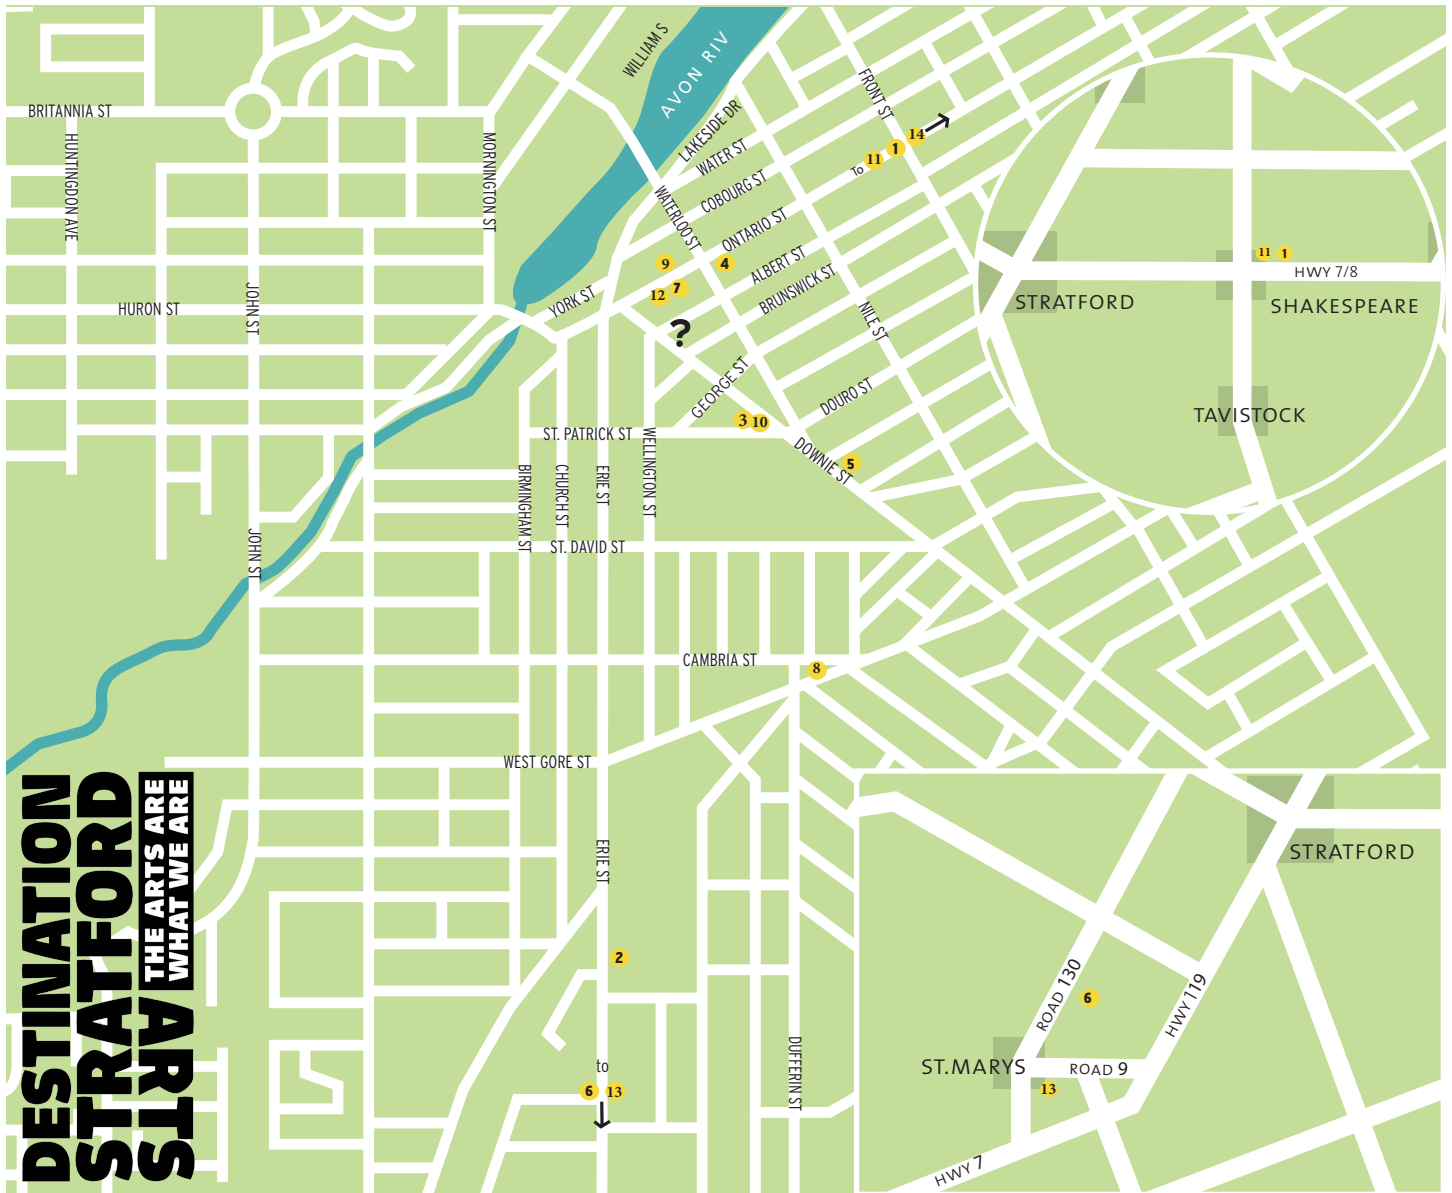

2024 Bacon & Ale Trail Offers

1. **Best Little Pork Shoppe** (Shakespeare) 4 Bacon Burgers to BBQ at home
2. **Black Angus Bakery & Catering** dozen Bacon Shortbread cookies
3. **Black Swan Brewing Co.** mini tasting flight of 4 seasonal craft beers
4. **Boar's Head Pub** 2 large Jalapeño Poppers wrapped in bacon & 6oz beer
5. **Brch & Wyn** choice of 1 of 2 house-made draft beers & a sausage roll with homemade chutney
6. **Broken Rail Brewing** (St. Marys) tasting flight paddle with 4 options to choose from
7. **Bradshaws** Malty & Hoppy Beer Jellies: Imperial IPA, Scottish Ale, Oatmeal Brown or Black Garlic Dark Ale
8. **Jobsite Brewing Co.** flight of four samples, mix and match between four regulars and ever-changing apprentice series beers. Take-out option: 2 cans of takeaway beer.
9. **Mercer Kitchen & Beer Hall** tasting 2 styles of artisan bacon paired with 6oz local craft beer
10. **Poppin' Kettle Corn** large bag (approximately 12 cups) bacon cheddar popcorn
11. **Shakespeare Brewing Company** (Shakespeare) flight of small batch seasonal beers
12. **Small-Mart General Mercantile** bacon flavoured jelly beans
13. **Stone Home Creatives** (St. Marys) 1 bacon & 1 beer candle
14. **Stratford Country Club** ultimate grilled cheese: garlic/cheese spread, cheddar, provolone, bacon
Please pre-order for take-out before arriving.

2024 BACON & ALE TRAIL | MAP & HOURS

1. Best Little Pork Shoppe 2146 Line 34 Perth East (Hwy 7&8), SHAKESPEARE | Daily 10am-6pm. Closed May 20.

2. Black Angus Bakery & Catering 433 Erie St. | Mon - Fri 8am-6pm, Sat 10am-2pm. Closed May 6-11 & 20.

8. Jobsite Brewing 45 Cambria St. | Wed - Sat 11am-9pm, Sun 11am-4pm

9. Mercer Kitchen | Beer Hall 108 Ontario St. | Trail item daily 11:30am-9pm

10. Poppin' Kettle Corn 164 Downie St. | Mon - Fri 11am-5pm, Sat 11am-4pm, Sunday 11am-3pm. May 20 11am-5pm.

Share your Bacon & Ale Trail experiences! #bacontrail