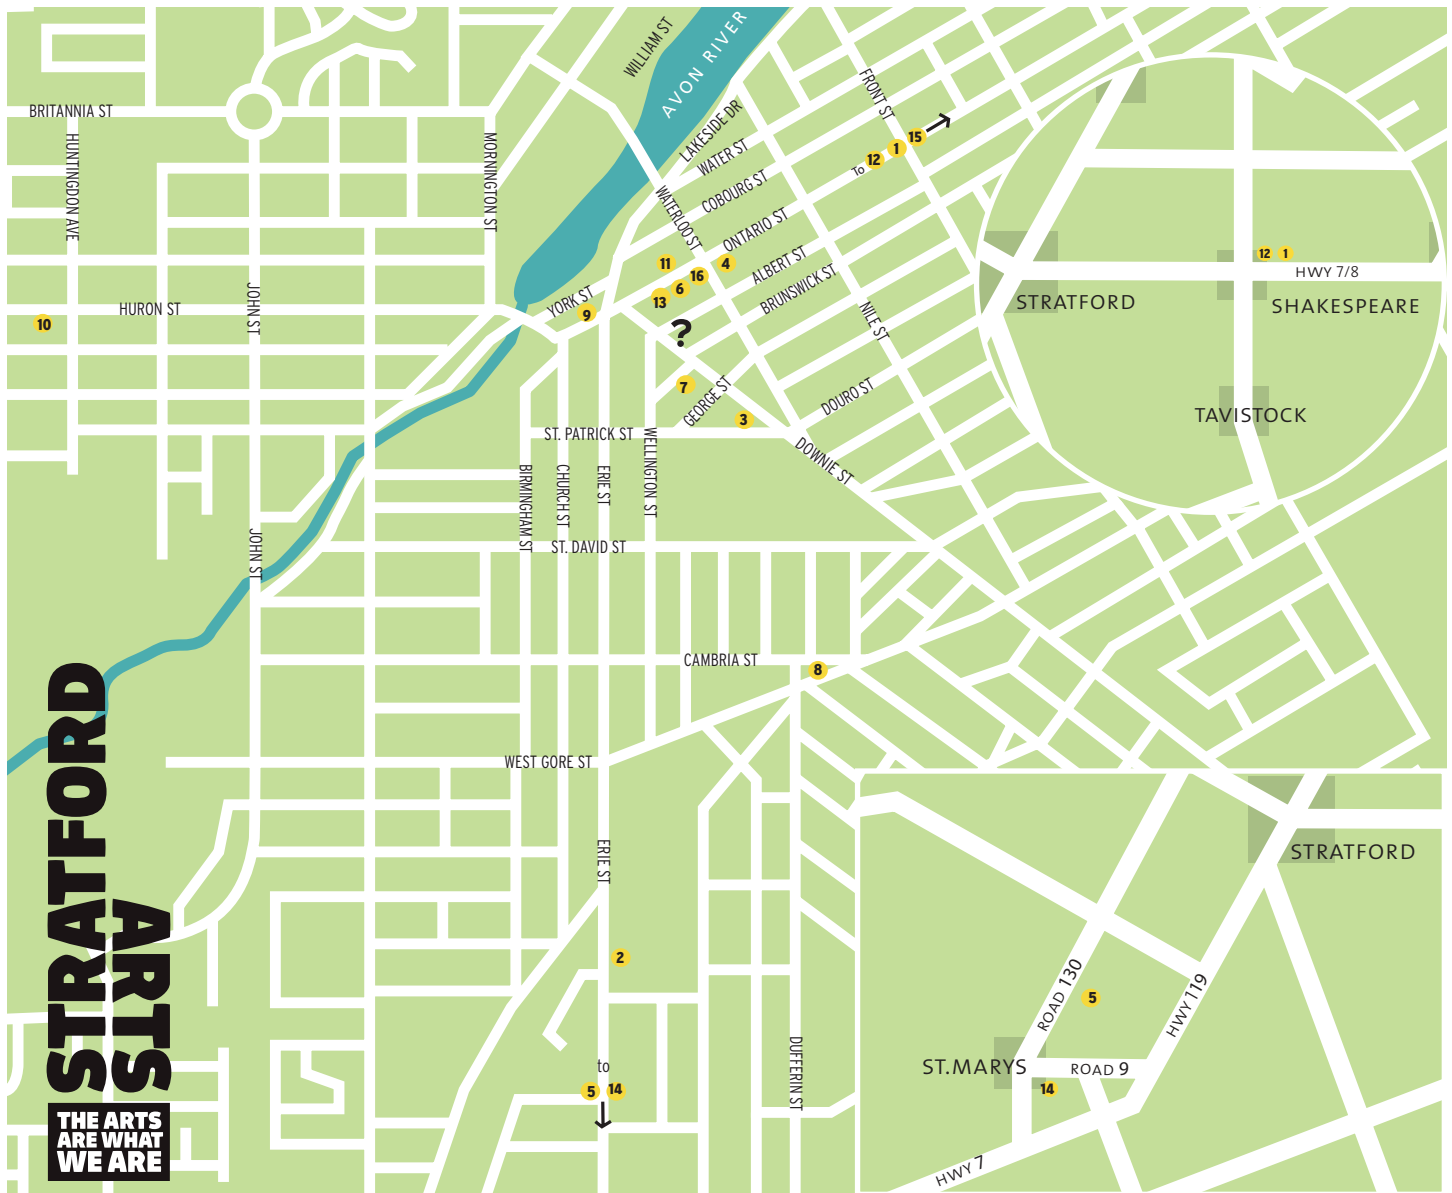

2022 BACON & ALE TRAIL | MAP & HOURS

1. Best Little Pork Shoppe 2146 Line 34 Perth East (Hwy 7& 8) SHAKESPEARE | Daily 10am-5pm; closed Feb. 21.

2. Black Angus Bakery & Catering 443 Erie Street | Mon - Fri 8am-6pm, Sat 10am-2pm; closed Feb. 21.

3. Black Swan Brewing Co. 144 Downie Street | Sun & Mon Noon-5pm, Tue - Sat 11am-9pm; closed Feb. 21.

4. Boar's Head Pub 161 Ontario Street | Tue - Sun Noon-9pm; closed Feb. 21

5. Broken Rail Brewing 480 Glass Street, ST. MARYS | Tue & Wed Noon-6pm. Thu-Sat Noon-9pm, Sun Noon-5pm; closed Feb. 21.

6. Bradshaws 129 Ontario Street | Daily 11am-5pm; closed Feb. 15-17 & 21.

7. Heritage Hops Brew Co. 21 Market Place | Tue Noon-8pm, Wed & Thu Noon-9pm, Fri-Sat Noon-10pm, Sun Noon-7pm; closed Feb. 21.

8. Jobsite Brewing 45 Cambria Street | Wed & Thu 4-8pm, Fri & Sat 11am-8pm, Sun 11am-4pm; closed Feb. 21.

Share your Bacon & Ale Trail experiences!
#bacontrail

9. Kandy Cakes 47 York Street | Closed 1-10; Tue-Fri 10:30am-8pm, Sat 10am-5pm, Sun Noon-5pm

10. Madelyn's Diner 377 Huron Street | Tue - Thu 9am-5pm, Fri 9am-7pm, Sat 9am-5pm
*limited daily takeout feature

11. Mercer Kitchen | Beer Hall 108 Ontario Street | Sun & Mon 4-8pm, Tue - Sat Noon-8pm

12. Shakespeare Brewing Company 2178 Line 34, SHAKESPEARE | Opening Jan 12

13. Small-Mart General Mercantile 119 Ontario Street | Daily 11am-5pm

14. Stone Home Creatives 158 Queen Street East, ST. MARYS | Mon, Tue & Wed 10am-5pm, Thu & Fri 10am-5:30pm, Sat 9:30am-3pm

15. Stratford Country Club 53 Romeo Street N | Thu - Sat 11am-7pm
*Please pre-order for take-out before arriving.

16. Treasures 151 Ontario Street | Jan 3-8 10am-5pm; Jan 9-31 Wed - Sat 10am-5pm