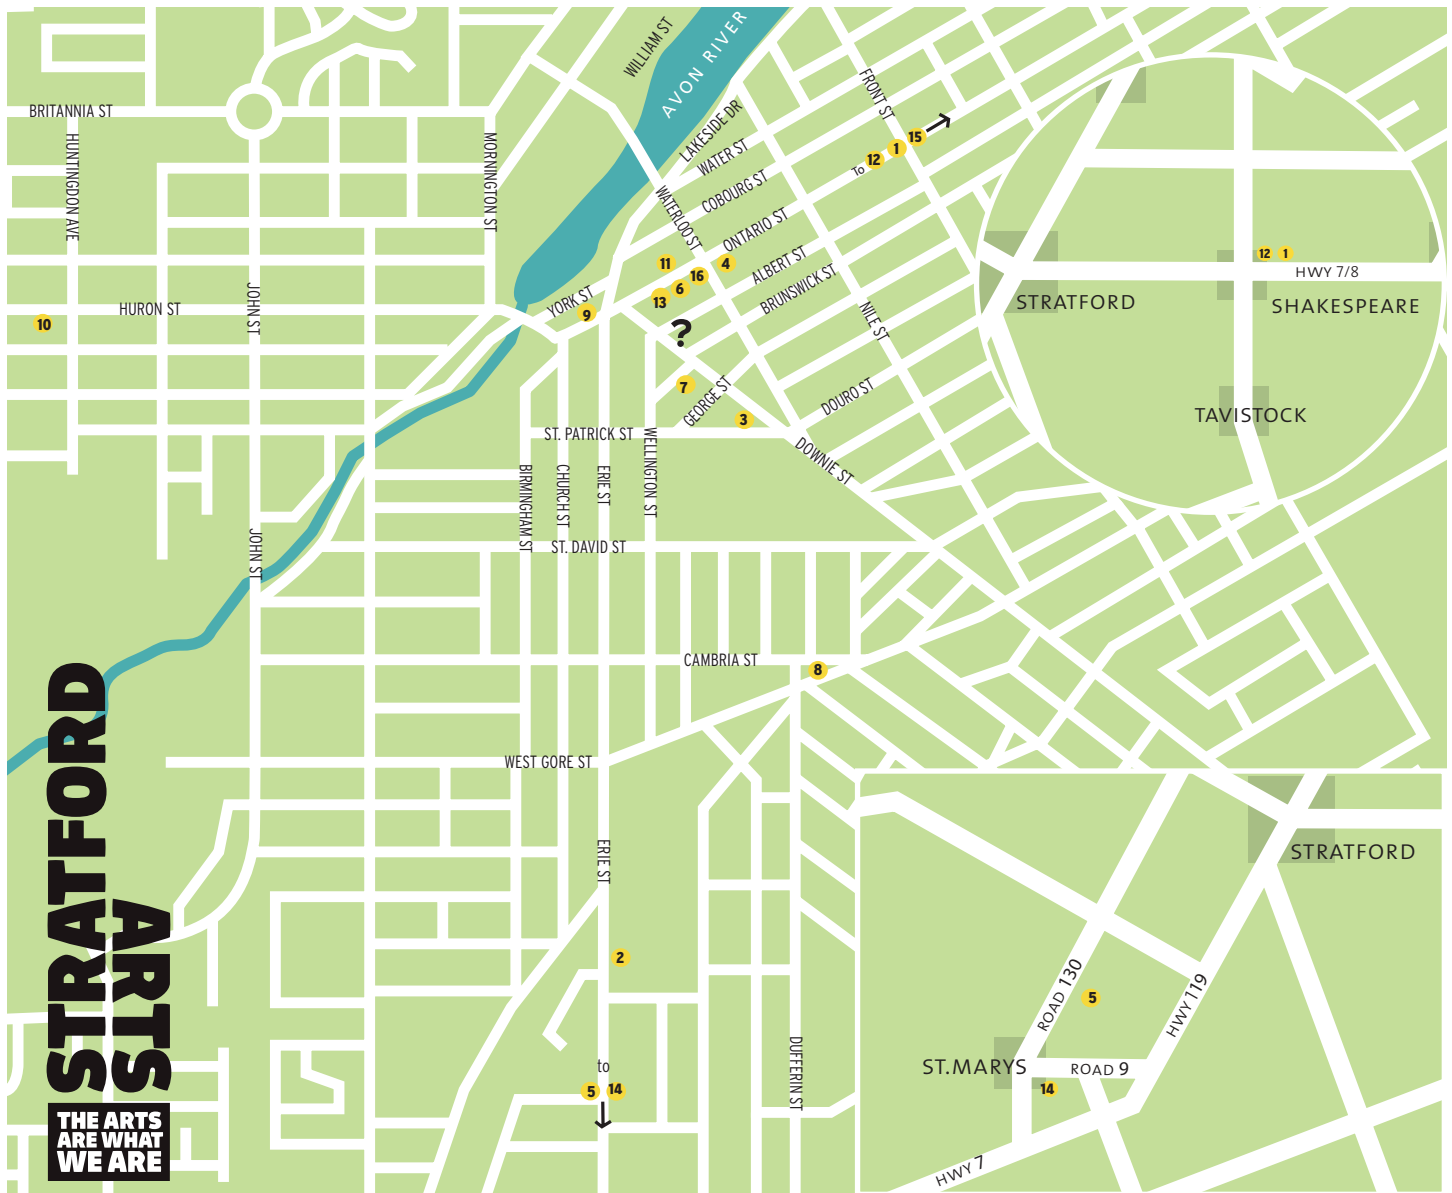

2022 Bacon & Ale Trail Offers

1. **Best Little Pork Shoppe** (Shakespeare) 4 Bacon Burgers to BBQ at home
2. **Black Angus Bakery & Catering** dozen Bacon Shortbread cookies
3. **Black Swan Brewing Co.** mini tasting flight of 4 seasonal craft beers
4. **Boar's Head Pub** 2 large Jalapeño Poppers wrapped in bacon & 6oz beer
5. **Broken Rail Brewing** (St. Marys) tasting flight paddle with 4 options to choose from
6. **Bradshaws** Stonewall Kitchen Maple Bacon Onion Spread, Bacon Caesar or Bacon Ranch Dressing
- 7.
8. **Jobsite Brewing Co.** 2 cans of takeaway beer
9. **Kandy Cakes** dark chocolate porter cupcake, espresso & porter-infused Swiss meringue buttercream, Perth County Heritage Tamshire candied bacon, homemade salted caramel
10. **Madelyn's Diner** half pound bacon butter tart loaded with finely chopped local bacon
*Limited daily take-out feature
11. **Mercer Kitchen & Beer Hall** tasting 2 styles of artisan bacon paired with 6oz local craft beer
12. **Shakespeare Brewing Company** (Shakespeare) flight of small batch seasonal beers
13. **Small-Mart General Mercantile** bacon flavoured jelly beans
14. **Stone Home Creatives** (St. Marys) 1 bacon & 1 beer candle
15. **Stratford Country Club** ultimate grilled cheese: garlic/cheese spread, cheddar, provolone, bacon
*Please pre-order for take-out before arriving.
16. **Treasures** absorbent ceramic, cork-backed beer coaster - looks & feels like tumbled marble

2022 BACON & ALE TRAIL | MAP & HOURS

1. Best Little Pork Shoppe 2146 Line 34 Perth East (Hwy 7& 8) SHAKESPEARE | Daily 10am-5pm

2. Black Angus Bakery & Catering 443 Erie Street | Mon - Fri 8am-6pm, Sat 10am-2pm

10. Madelyn's Diner 377 Huron Street | Tue - Thu 9am-5pm, Fri 9am-7pm, Sat 9am-5pm
*limited daily takeout feature

11. Mercer Kitchen | Beer Hall 108 Ontario Street | Sun & Mon 4-8pm, Tue - Sat Noon-8pm