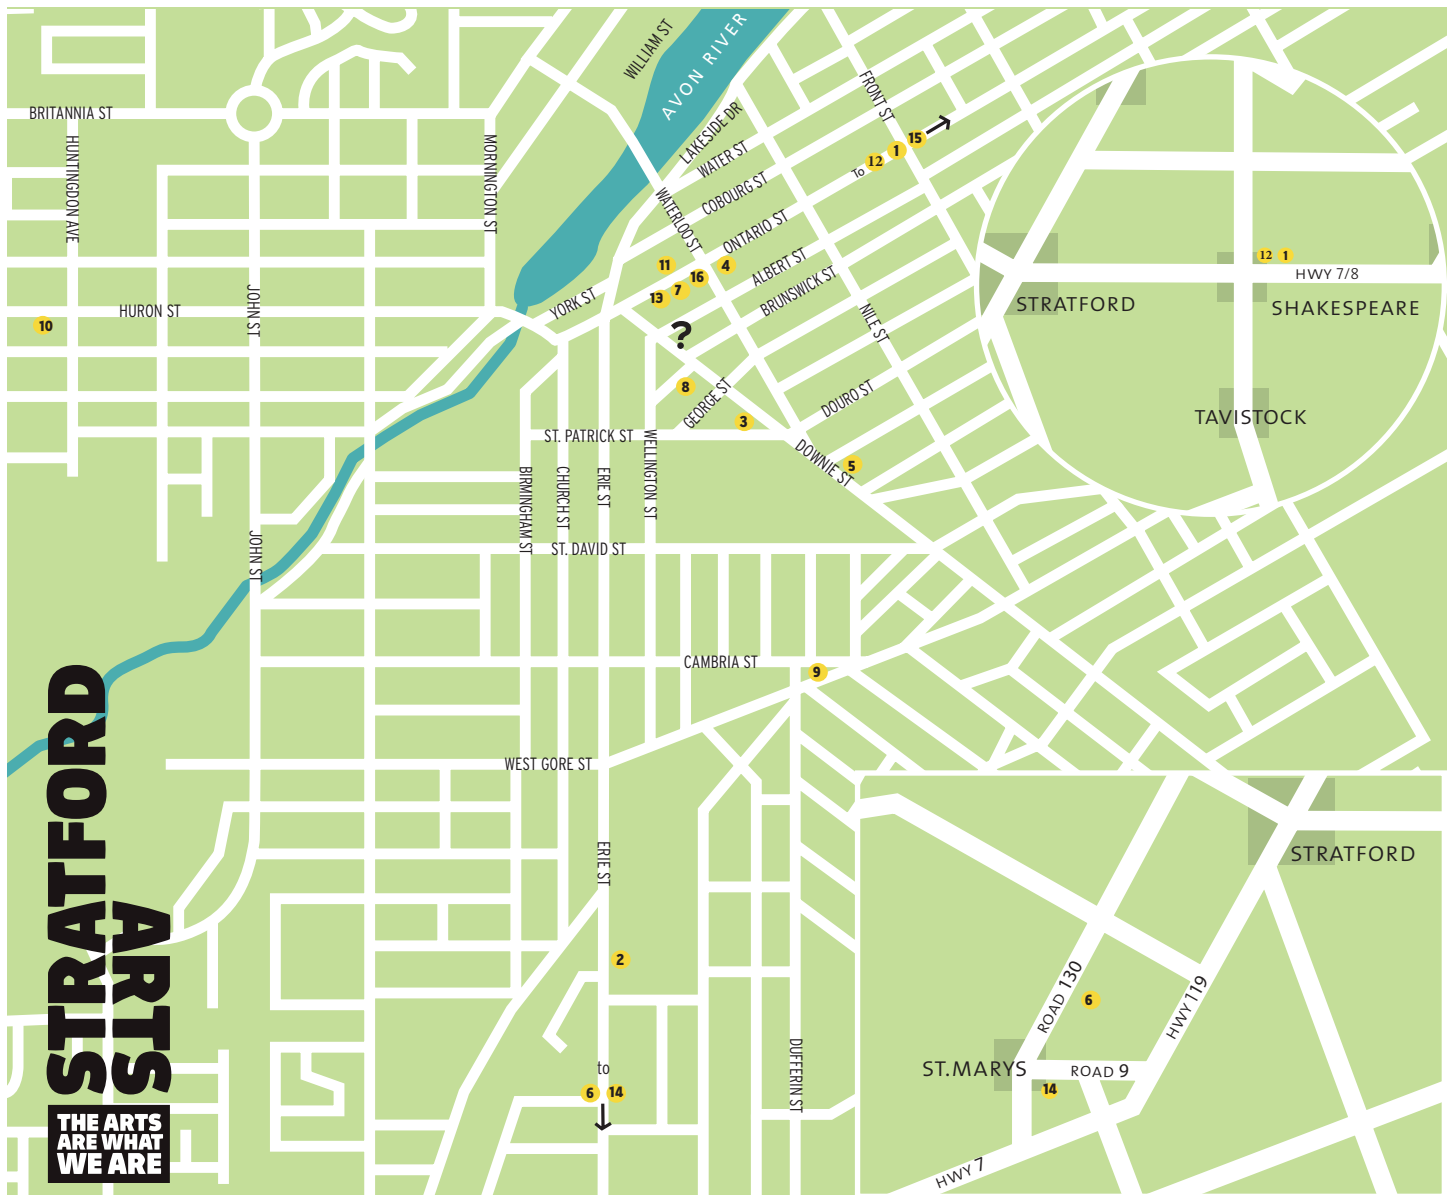

2022 Bacon & Ale Trail Offers

1. **Best Little Pork Shoppe** (Shakespeare) 4 Bacon Burgers to BBQ at home
2. **Black Angus Bakery & Catering** dozen Bacon Shortbread cookies
3. **Black Swan Brewing Co.** mini tasting flight of 4 seasonal craft beers
4. **Boar's Head Pub** 2 large Jalapeño Poppers wrapped in bacon & 6oz beer
5. **Brch & Wyn** choice of 1 of 2 house-made draft beers & a sausage roll with homemade chutney
6. **Broken Rail Brewing** (St. Marys) tasting flight paddle with 4 options to choose from
7. **Bradshaws** Stonewall Kitchen Maple Bacon Onion Spread, Bacon Caesar or Bacon Ranch Dressing
8. **Heritage Hops Brew Co.** tasting flight (4 x 5oz) from their lineup of beers
9. **Jobsite Brewing Co.** flight of four samples, mix and match between four regulars and ever-changing apprentice series beers. Take-out option: 2 cans of takeaway beer.
10. **Madelyn's Diner** half pound bacon butter tart loaded with finely chopped local bacon
*Limited daily take-out feature
11. **Mercer Kitchen & Beer Hall** tasting 2 styles of artisan bacon paired with 6oz local craft beer
12. **Shakespeare Brewing Company** (Shakespeare) flight of small batch seasonal beers
13. **Small-Mart General Mercantile** bacon flavoured jelly beans
14. **Stone Home Creatives** (St. Marys) 1 bacon & 1 beer candle
15. **Stratford Country Club** ultimate grilled cheese: garlic/cheese spread, cheddar, provolone, bacon
*Please pre-order for take-out before arriving.
16. **Treasures** absorbent ceramic, cork-backed beer coaster - looks & feels like tumbled marble

2022 BACON & ALE TRAIL | MAP & HOURS

1. Best Little Pork Shoppe 2146 Line 34 Perth East (Hwy 7& 8) SHAKESPEARE | Daily 10am-5pm

2. Black Angus Bakery & Catering 443 Erie Street | Mon - Fri 8am-6pm, Sat 10am-2pm