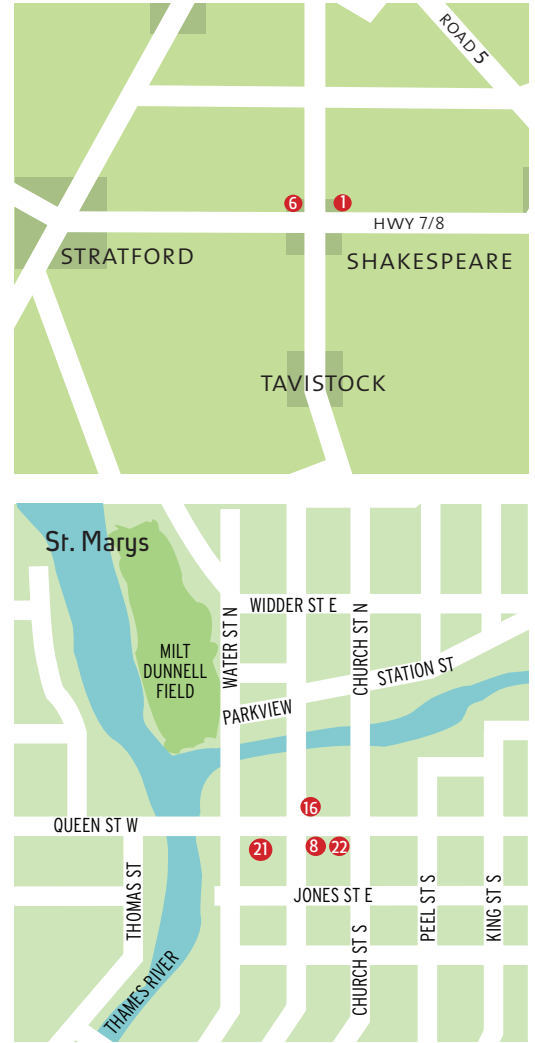

# 2020 CHRISTMAS TRAIL | MAP & HOURS

**1. Appleflats** 2146 34

9 6

**2. The Barkery 4**  
10 4

**3. Black Angus Bakery & Catering**

443  
8 6 10 2

**4. Blowes Cards & Gifts**

34  
9 6 10 3  
3

**9. ilume Wellness Spa**

3  
9 7 9 6  
9 3

**10. Junction 56 Distillery**

4  
10 30  
10 30 6 10 30  
11 3

**11. La Osa Jewelry & Vintage**

34  
11

**12. MacLeods Scottish Shop**

80  
11 4 11

**17. The Spa Near the Tracks**

20 9  
10 3 10 7  
9 7 9 6  
9 130

**18. Stiletto & Sawdust**

1 10  
10 7 10  
10

**19. Touchmark**

137  
11 4 11

**20. Treasures**

1 1  
11 4 11

**21. Troyer's Spices**

110  
9 30 6 9 30

**22. Village Craft and Candle**

1 8 10 4  
9 30 2

**23. Zen Woodworking**

217  
9 4 9 2

Share your Christmas Trail experiences!  
**#christmastrail**

Hours subject to change without notice