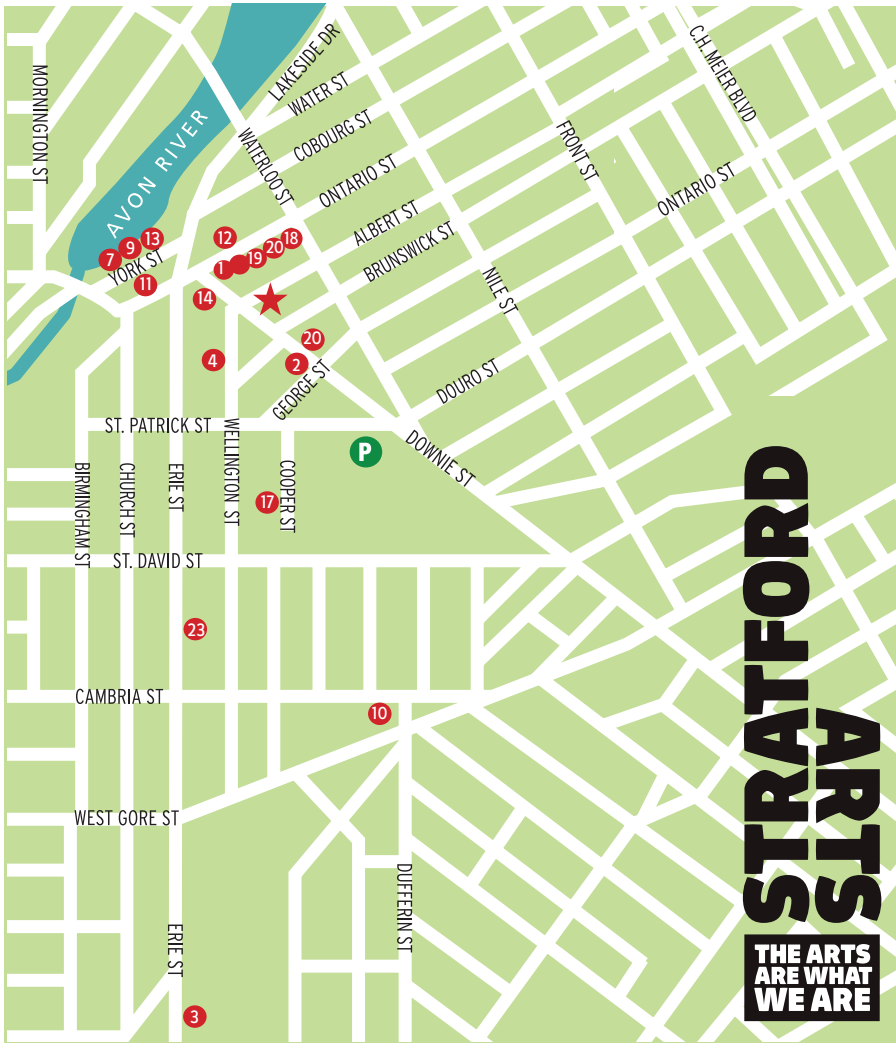

# 2020 CHRISTMAS TRAIL | MAP & HOURS

**1. Appleflats** 2146 34

9 6

**2. The Barkery 4**  
10 4

**3. Black Angus Bakery & Catering**

443  
8 6 10 2

**4. Blowes Cards & Gifts**

34  
9 6 10 3  
3

**9. ilume Wellness Spa**

3  
9 7 9 6  
9 3

**10. Junction 56 Distillery**

4  
10 30  
10 30 6 10 30  
11 3

**11. La Osa Jewelry & Vintage**

34  
11

**12. MacLeods Scottish Shop**

80  
11 4 11

**17. The Spa Near the Tracks**

20 9  
10 3 10 7  
9 7 9 6  
9 130

**18. Stiletto & Sawdust**

1 10  
10 7 10  
10

**19. Touchmark**

137  
11 4 11

**20. Treasures**

1 1  
11 4 11

**21. Troyer's Spices**

110  
9 30 6 9 30

**22. Village Craft and Candle**

1 8 10 4  
9 30 2

**23. Zen Woodworking**

217  
9 4 9 2

Share your Christmas Trail experiences!  
**#christmastrail**

Hours subject to change without notice